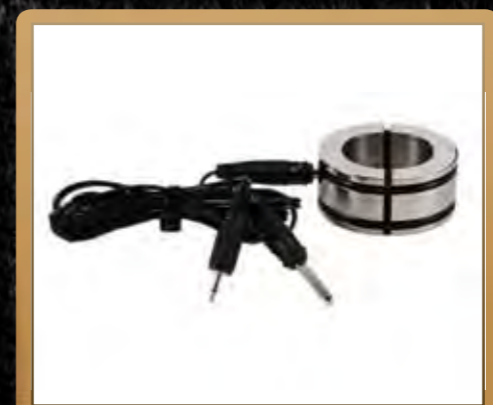

7855

RUBBER ELECTRO SEX PARACHUTE

ADJUSTABLE

7856

ALU ELECTRO SEX BUTT PLUG

Ø 35 X 140 MM

7857

SET OF 4 ADHESIVE PADS

7858

ALU ELECTRO SEX EGG SMALL

Ø 25 X 60 MM

7859

ALU ELECTRO SEX EGG BIG

Ø 35 X 70 MM

7860

ALU ELECTRO SEX BALL STRETCHER WITH CABLE