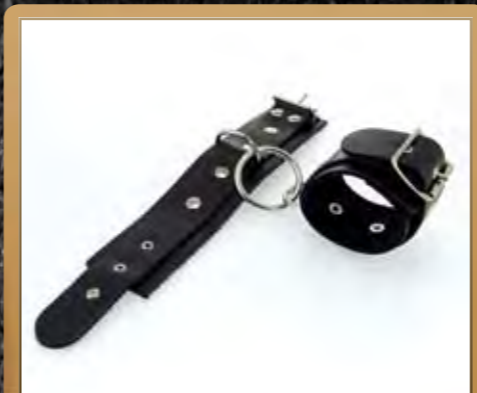

LEATHER CUFF COMBINATION
SM-ML ADJUSTABLE | 7665

LEATHER HAND CUFFS
ADJUSTABLE | 7614

LEATHER HAND CUFFS
ADJUSTABLE | 7615

LEATHER HAND CUFFS WITH PADLOCKS
ADJUSTABLE | 7980

LEATHER FOOT CUFFS
ADJUSTABLE | 7631