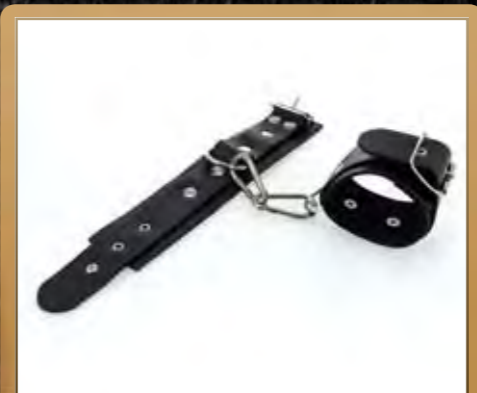

LEATHER CUFF COMBINATION
SM-ML ADJUSTABLE | 7665

LEATHER HAND CUFFS
ADJUSTABLE | 7614

LEATHER HAND CUFFS
ADJUSTABLE | 7615

LEATHER HAND CUFFS WITH PADLOCKS
ADJUSTABLE | 7980

LEATHER FOOT CUFFS
ADJUSTABLE | 7631